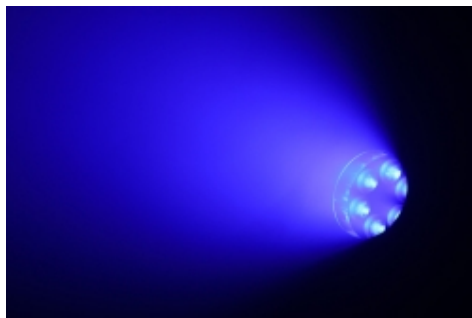

Dimensions / Installation details

Power supply: 90 / 260 Volt AC, 50 / 60 Hz.

Power consumption: 120 Watt.

PowerCON input & output.

DMX512 input & output with 3pin XLR.

Dimensions: 243 x 151 x 278 mm (D x W x H)

Packing Dimensions: 410 x 340 x 270 (D x W x H)

Net Weight: 4,05 Kgs.

Gross Weight: 5,50 Kgs.

PHOTOS

PRODUCT VIDEO