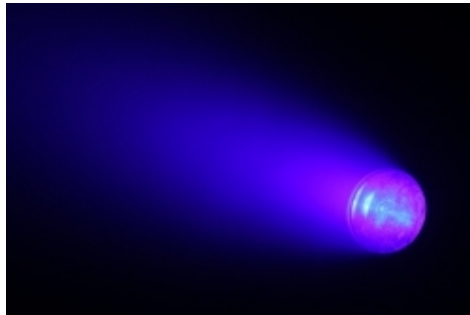

IR control for basic functions included in the package (Dimming, Strobe, Auto & Sound mode activations with adjustable speed / mic sensitivity).

Dimensions / Installation details.

Power supply: 90/260 Volt AC, 50/60 Hz.

Power consumption: 100 Watt.

PowerCON input and output plugs.

DMX512 input and output with 3pin XLR.

Net weight: 4,60 Kgs.

Gross weight: 6,04 Kgs.

Dimensions: 243 x 151 x 305 mm (D x W x H).

Packing dimensions: 350 x 450 x 240 mm (D x W x H).

PHOTOS

PRODUCT VIDEO