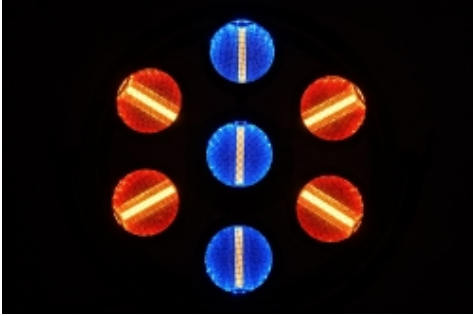

Visit product page

FOS VINTAGE 7 ULTRA

L006087

Retro background fixture, 7 x 60watt romantic warm white 2200k led, 168x0.5W RGB 5050 smd background led, diameter 86cm, pixel control, 9CH/10CH /28CH/38CH DMX channels, Aluminum alloy housing, Lcd menu display, 3pin XLR, powercon in/out, floor sta

TECHNICAL DETAILS

Effect Description

Retro style effect, which adapts LED light source technology!

Based on 7 main warm white LED light sources of 60 Watt each, and 168x 0,5W RGB 5050 SMD LED, as background light effect. Independent control of the LEDs.

2200 K colour temperature, of the main white LEDs.

3pin XLR connector.

Dimensions: 860 x 966 x 170 mm.

Weight: 21,5 Kgs.

PHOTOS

PRODUCT VIDEO

ACCESSORIES

FOS Vintage 7 Case