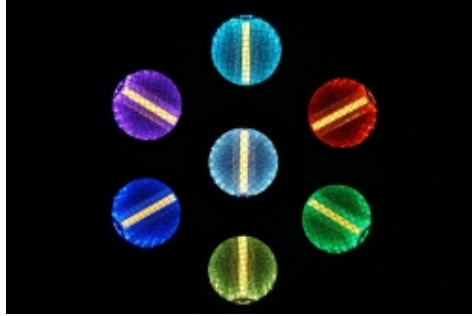

Visit product page

FOS VINTAGE 7 ULTRA

L006087

Retro background fixture, 7 x 60watt romantic warm white 2200k led, 168x0.5W RGB 5050 smd background led, diameter 86cm, pixel control, 9CH/10CH /28CH/38CH DMX channels, Aluminum alloy housing, Lcd menu display, 3pin XLR, powercon in/out, floor sta

TECHNICAL DETAILS

Effect Description

Retro style effect, which adapts LED light source technology!

Based on 7 main warm white LED light sources of 60 Watt each, and 168x 0,5W RGB 5050 SMD LED, as background light effect. Independent control of the LEDs.

2200 K colour temperature, of the main white LEDs.

3pin XLR connector.

Dimensions: 860 x 966 x 170 mm.

Weight: 21,5 Kgs.

PHOTOS

PRODUCT VIDEO

ACCESSORIES

FOS Vintage 7 Case