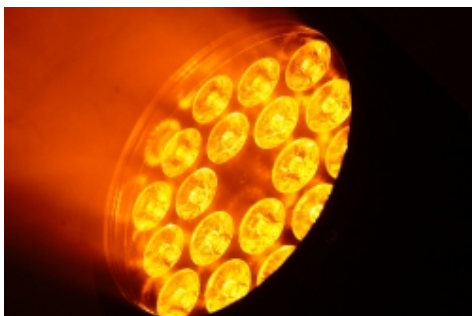

4 digit LED display for accessing the options menu.

Waterproof Rate: IP65.

Chassis made from aluminium.

Weight: 4,6 Kg.

Dimensions including the base: 270 x 255 x 270 (W x H x D)

Carton box for 4 pcs: 53 x 53 x 24 - 21 kg

PHOTOS

PRODUCT VIDEO