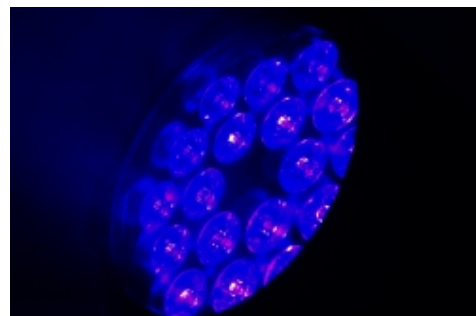

4 digit LED display for accessing the options menu.

Waterproof Rate: IP65.

Chassis made from aluminium.

Weight: 4,6 Kg.

Dimensions including the base: 270 x 255 x 270 (W x H x D)

Carton box for 4 pcs: 53 x 53 x 24 - 21 kg

PHOTOS

PRODUCT VIDEO