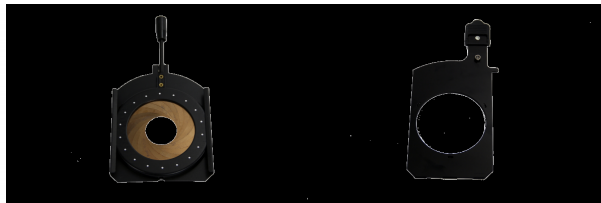

FOS Profile GOBO Holder
Gobo Holder for FOS led profiles.

PRODUCT VIDEO

ACCESSORIES

FOS Case Profile Led
Professional case with wheels for 4 pcs Profile le

FOS Profile Led IRIS
Iris for FOS led profiles.