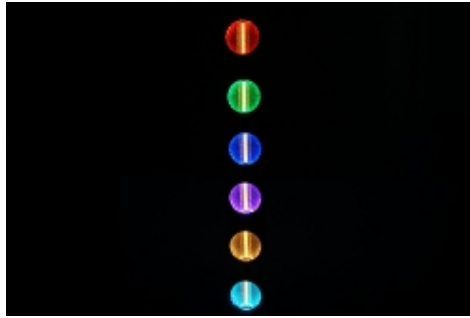

Visit product page

FOS VINTAGE 6 ULTRA

L006088

Inline Retro back round fixture, 6x60watt romantic warm white 2200k led, 144x0.5W RGB 5050 smd back round led, diameter 86cm, pixel control, , 9CH/10CH /28CH/38CH DMX channels, Aluminum alloy housing, Lcd menu display, 5pin and 3pin XLR, powercon in/out, floor stand, 153x320x410 mm 8.5kg

TECHNICAL DETAILS

Effect Description

Retro style effect, which adapts LED light source technology!

Based on 6 main warm white LED light sources of 60 Watt each, and 144x 0,5 RGB 5050 SMD LED, as background light effect. Independent control of the LEDs.

2200 K colour temperature, of the main white LEDs.

3 & 5pin XLR connector.

Dimensions: 153 x 320 x 410 mm.

Weight: 8,5 Kgs.

PHOTOS

PRODUCT VIDEO

ACCESSORIES

FOS Vintage 6 Case