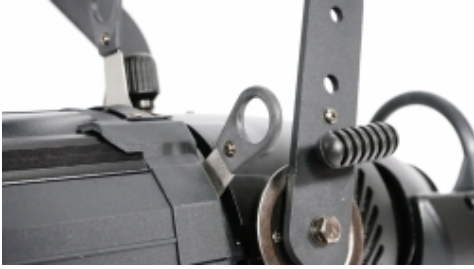

PHOTOS

PRODUCT VIDEO

ACCESSORIES