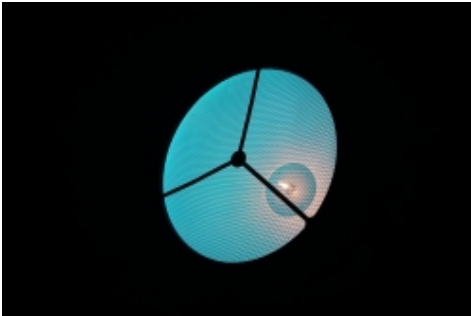

PHOTOS

PRODUCT VIDEO