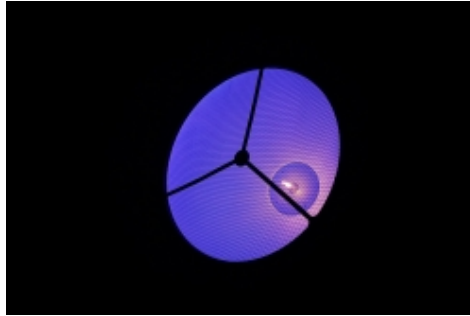

PHOTOS

PRODUCT VIDEO